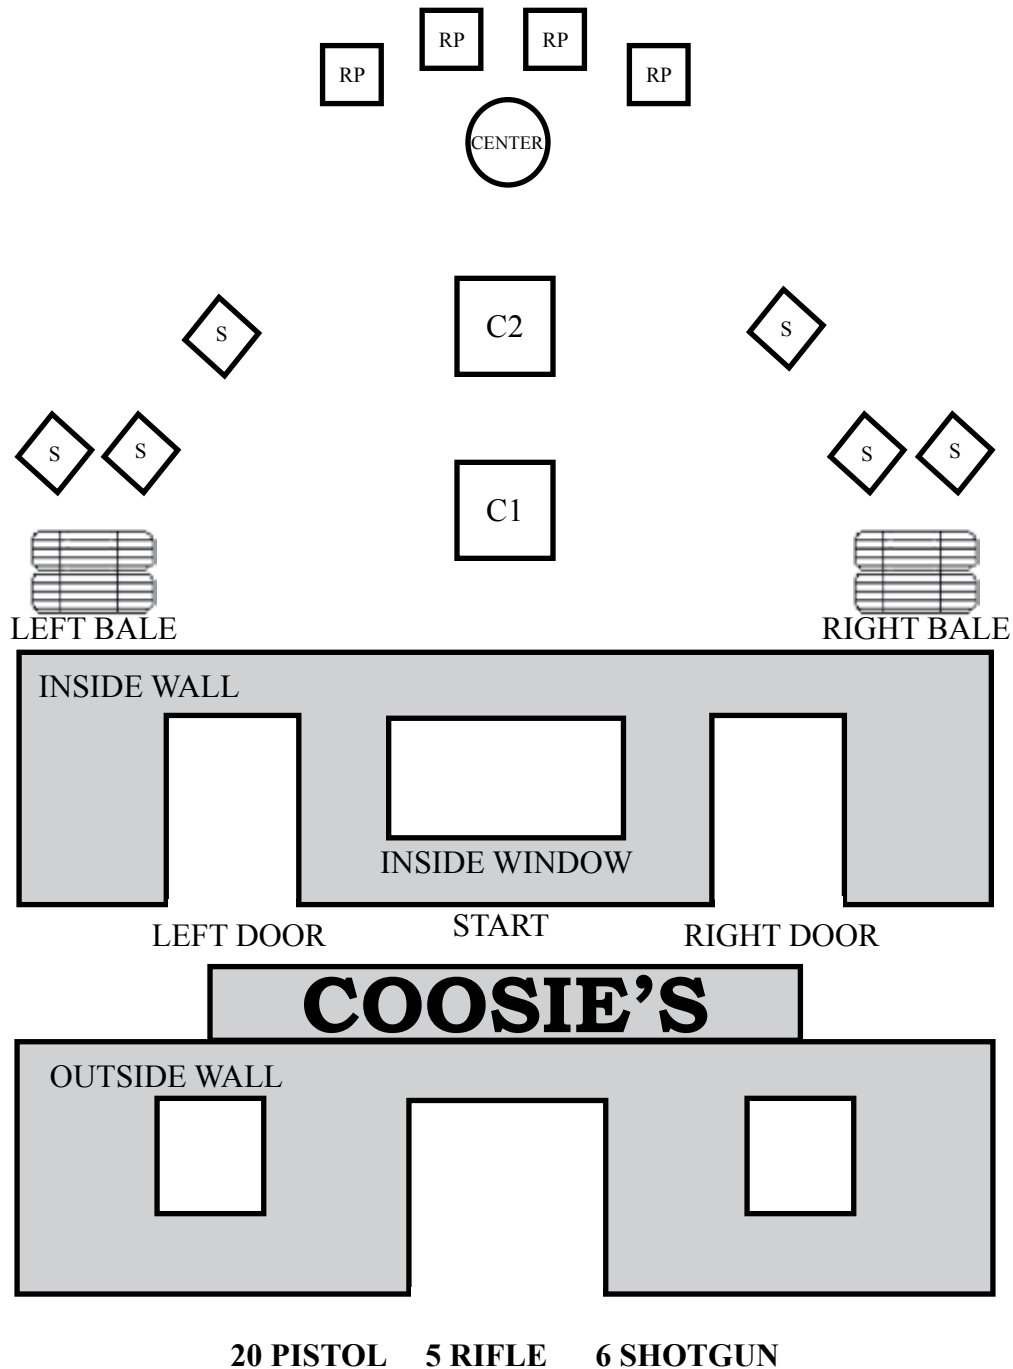

# WR 2012 WB STAGE NINE

STAGE 12

**START:** Standing at the inside center window, rifle loaded with 5 rds in hand. Pistol loaded with 5 rds holstered. Shotgun loaded with 6 rds staged on either the left or the right straw bale.

**ON SIGNAL:** With rifle double tap the center target and triple tap either outside RP target. Make the rifle safe **vertically**. Move to shotgun and shoot the three shotgun targets (S). With shotgun move to the opposite side straw bale and shoot the three shotgun targets (S) in front. Take shotgun to **POS C2** and make it safe. From C2 with pistol double tap the center target, and triple tap any RP target. Repeat this sequence until all RP targets have been triple tapped.