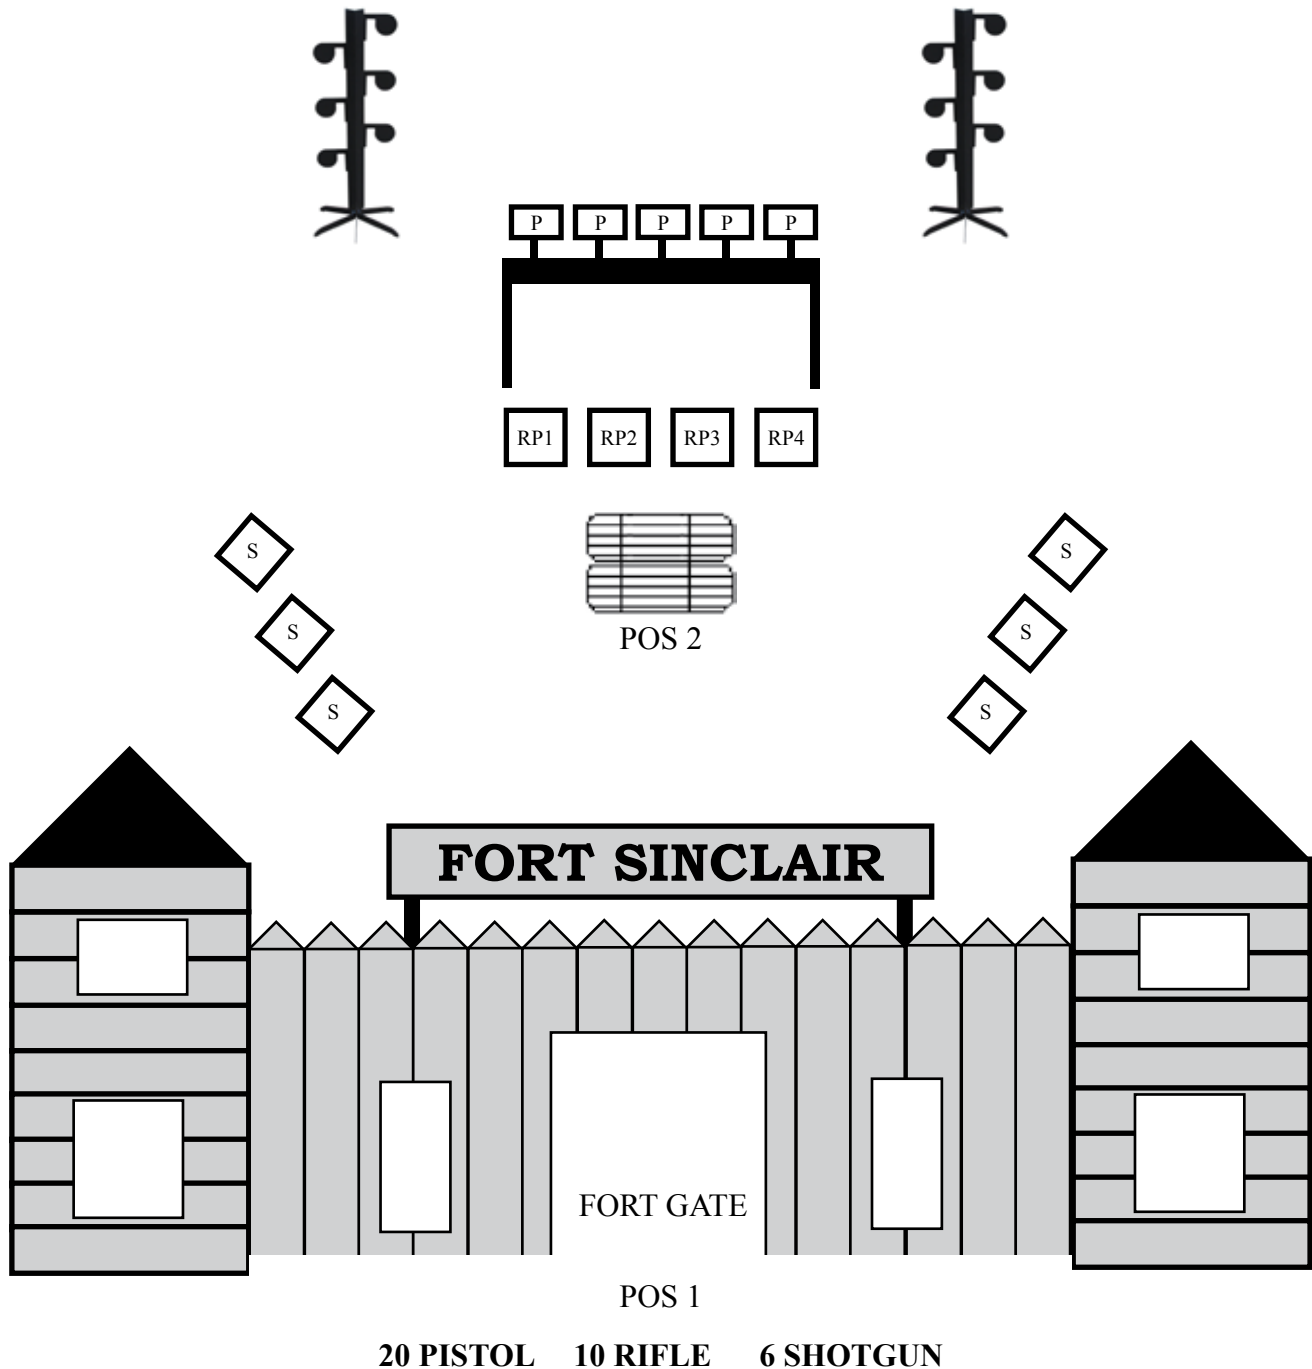

# WR 2012 WB STAGE SEVEN

STAGE 11

**START:** Standing at POS 1, shotgun in hand loaded with 6 rds. Pistol loaded with 5 rds holstered. Rifle loaded with 10 rds staged at POS 1.

**ON SIGNAL:** With shotgun engage the 6 shotgun targets (S), make shotgun safe. With rifle double tap RP1 and RP2, and **then** shoot any dueling tree target on the left tree. **Then** double tap RP3 and RP4, and **then** shoot any dueling tree target on the right tree. Move forward with the rifle to POS 2, make rifle safe. With pistol double tap RP1 and RP2, and **then** shoot any plate rack target. Repeat the sequence. **Then** double tap RP3 and RP4, and **then** any plate rack target. Repeat the sequence.