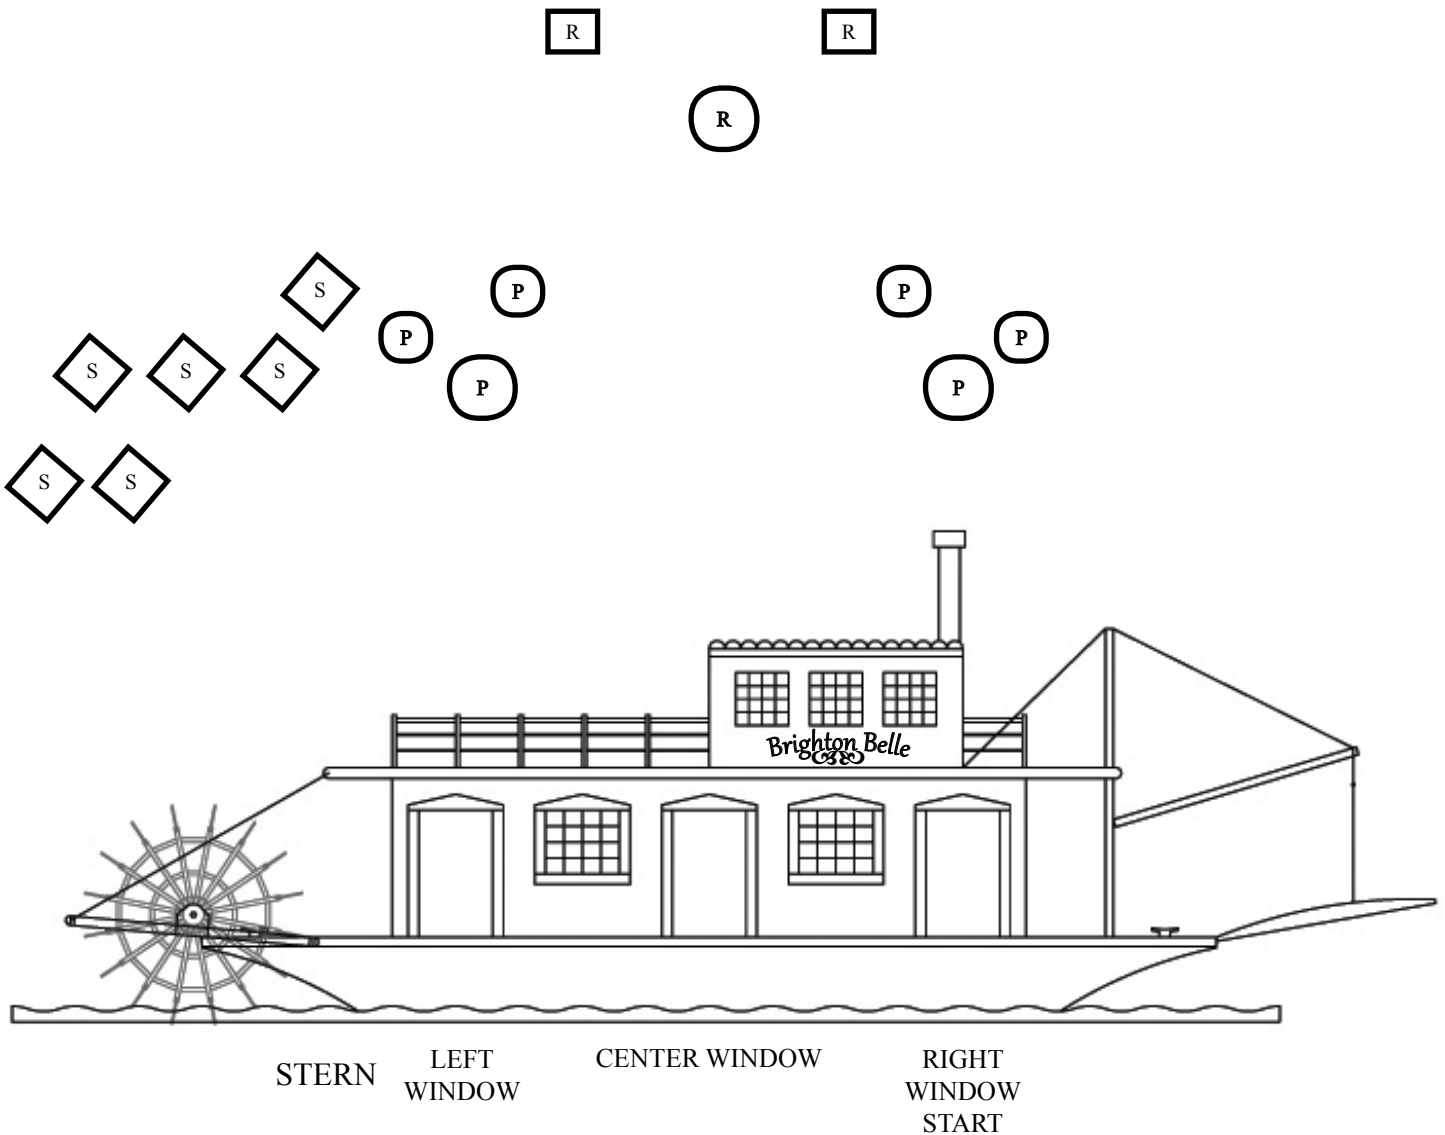

WR 2012 WB STAGE SIX

STAGE 10

20 PISTOL 5 RIFLE 6 SHOTGUN

START: Standing at **right window** with hand on pistol, loaded with 5 rds, holstered. Rifle loaded with 5 rds staged at center window. Shotgun loaded with 6 rds staged on the stern.

ON SIGNAL: With pistol engage the three pistol targets (P) in a 2-1-2 sweep, starting on either end. Take pistol to **center window** and with pistol engage the rifle targets (R) in a 2-1-2 sweep. Repeat the sequence. **Make pistol safe on the shelf at the center window.** With rifle engage the three rifle targets in a 2-1-2 sweep, make rifle safe. Take pistol with you to the **left window** and engage the three pistol targets in a 2-1-2 sweep starting on either end, make pistol safe. From the **stern** with the shotgun engage the 6 shotgun targets (S).