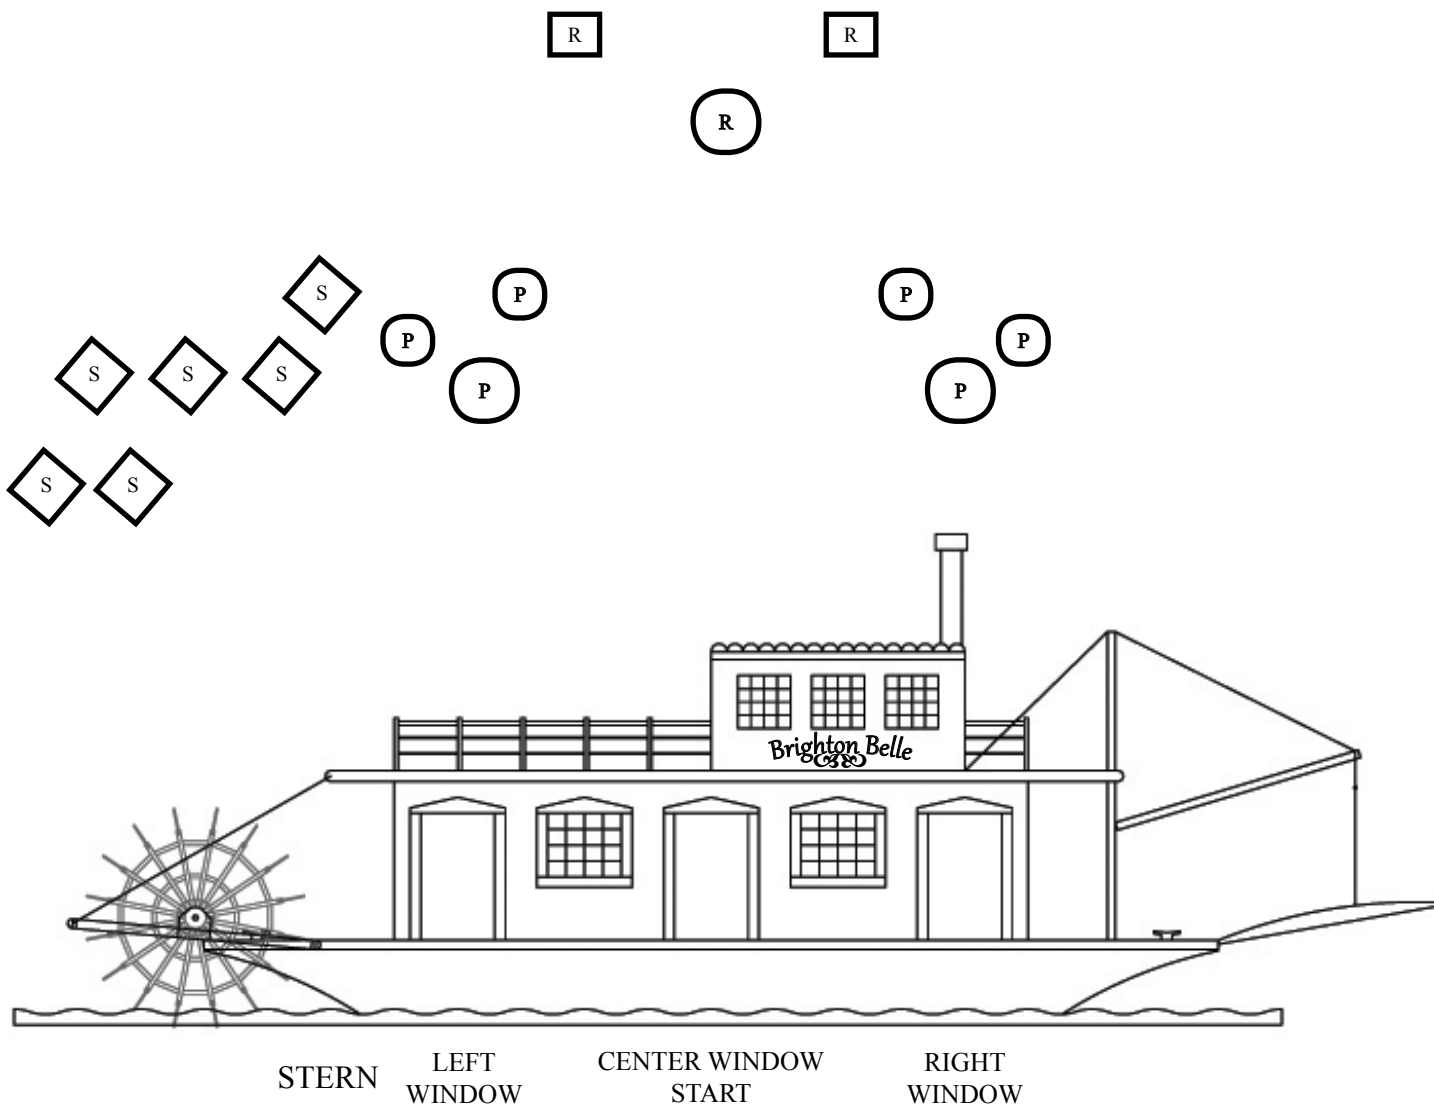

# WR 2012 WB STAGE FIVE

STAGE 10

**20 PISTOL    10 RIFLE    6 SHOTGUN**

**START:** At **center window**, Pistol loaded with 5 rds, holstered. Rifle loaded 10 rds staged on shelf at center window. Shotgun loaded with 6 rds staged on shelf at stern.

**ON SIGNAL:** With rifle, engage rifle targets (R) with at least 3 rds each, for 10 rds. Make rifle safe. Move to the right window and engage pistol targets (P) with at least 3 rds each, for 10 rds. Move to the left window, and engage 3 pistol targets (P) with at least 3 rds each, for 10 rds. Make pistol safe. Move to stern and with shotgun engage 6 shotgun targets (S).