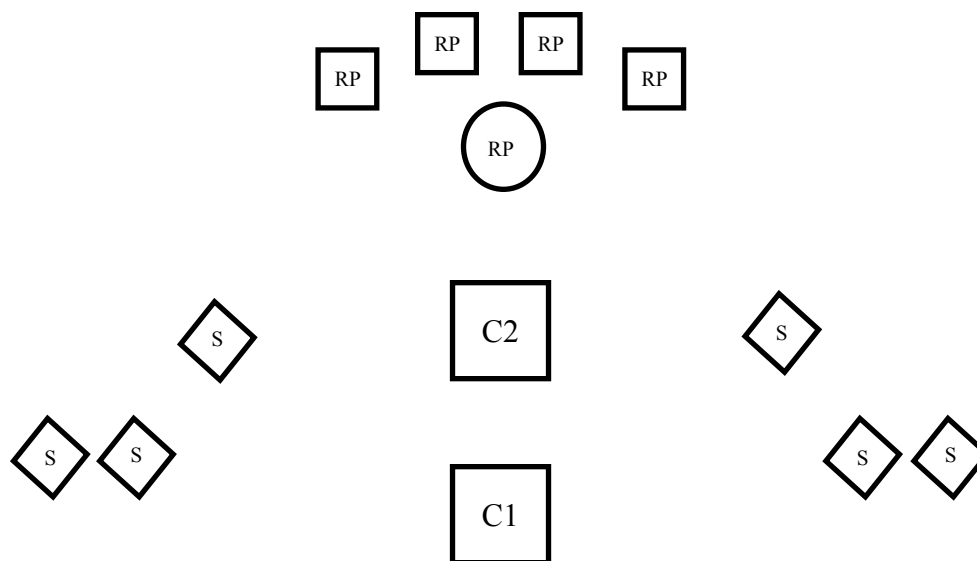

# WR 2012 WB STAGE TEN

STAGE 12

**START:** Shooter standing at inside center window, rifle in hand loaded with 10 rds. Pistol loaded with 5 rds and holstered. Shotgun loaded with 6 rds staged vertically at the left or right door.

**ON SIGNAL:** With rifle engage the five RP targets once each, **then** repeat the sequence. Make rifle safe **vertically**. From either door with shotgun, engage the three shotgun targets (S). **Then** with shotgun move to opposite door and engage remaining three shotgun targets (S). Make shotgun safe **vertically**. Move to C1, and with pistol engage the five RP targets once each, **then** repeat the sequence. With pistol move to C2 and engage the five RP targets once each, **then** repeat the sequence.