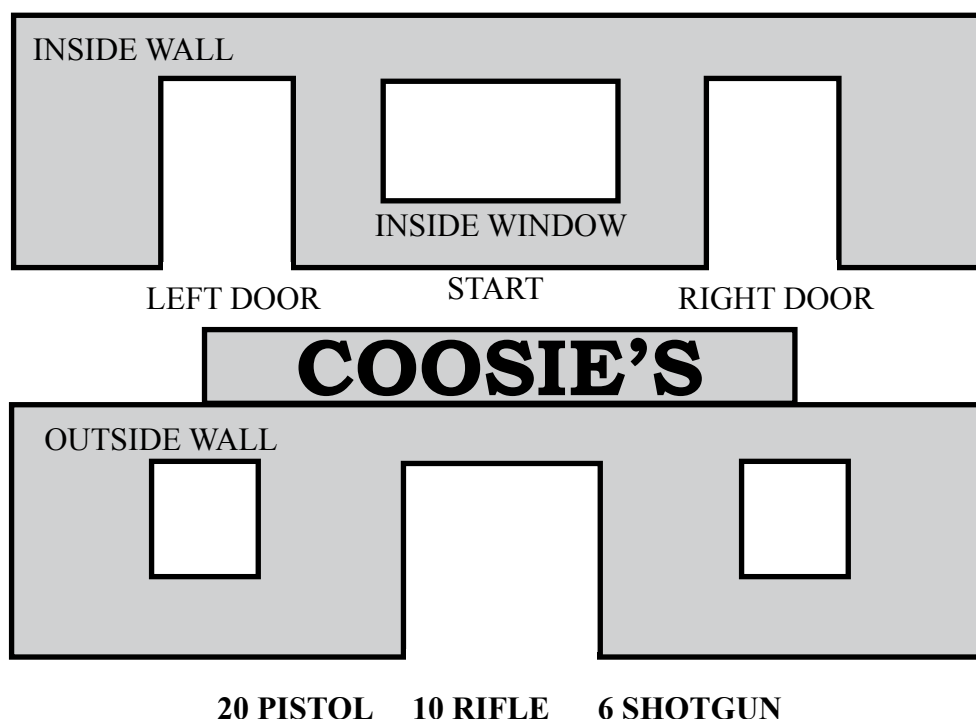

# WR 2012 WB STAGE TEN

STAGE 12

**START:** Shooter standing at inside center window, rifle in hand loaded with 10 rds. Pistol loaded with 5 rds and holstered. Shotgun loaded with 6 rds staged vertically at the left or right door.

**ON SIGNAL:** With rifle engage the five RP targets once each, **then** repeat the sequence. Make rifle safe **vertically**. From either door with shotgun, engage the three shotgun targets (S). **Then** with shotgun move to opposite door and engage remaining three shotgun targets (S). Make shotgun safe **vertically**. Move to C1, and with pistol engage the five RP targets once each, **then** repeat the sequence. With pistol move to C2 and engage the five RP targets once each, **then** repeat the sequence.