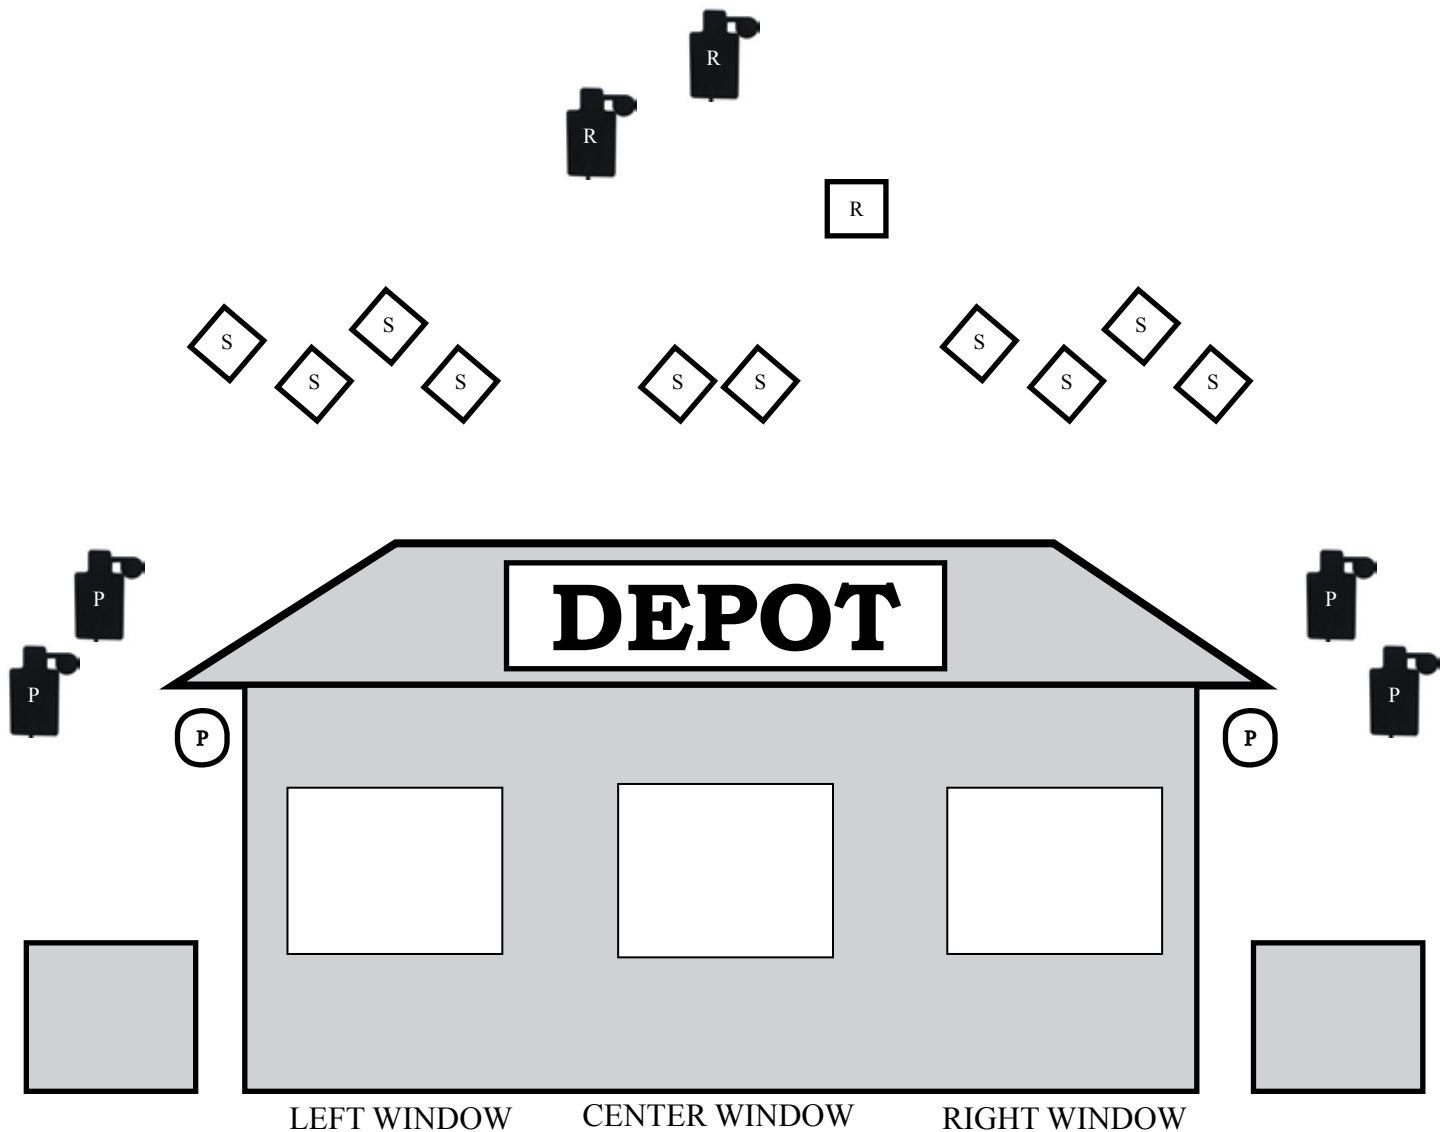

WR 2012 WB STAGE ONE

STAGE 8

20 PISTOL 10 RIFLE 6 SHOTGUN

Start: Standing at the left or right window, shotgun loaded with 6 rds in hand. Pistol loaded with 5 rds, holstered. Rifle staged at center window loaded with 10 rds.

On Signal: Engage the 4 shotgun targets (S) in front of you. Move to the center window and engage the 2 shotgun targets in front of window. Make shotgun safe. With rifle engage the center rifle target (R) twice, and then sweep all three rifle targets once each from either direction. Repeat the sequence. Make rifle safe. Move to the left or right side of the building, with pistol shoot the center pistol target (P) twice, **then** sweep all three pistol targets once each from either direction. Repeat the sequence. Move to the opposite side of the building and shoot the center pistol target twice, **then** sweep all three pistol targets once each from either direction. Repeat the sequence.